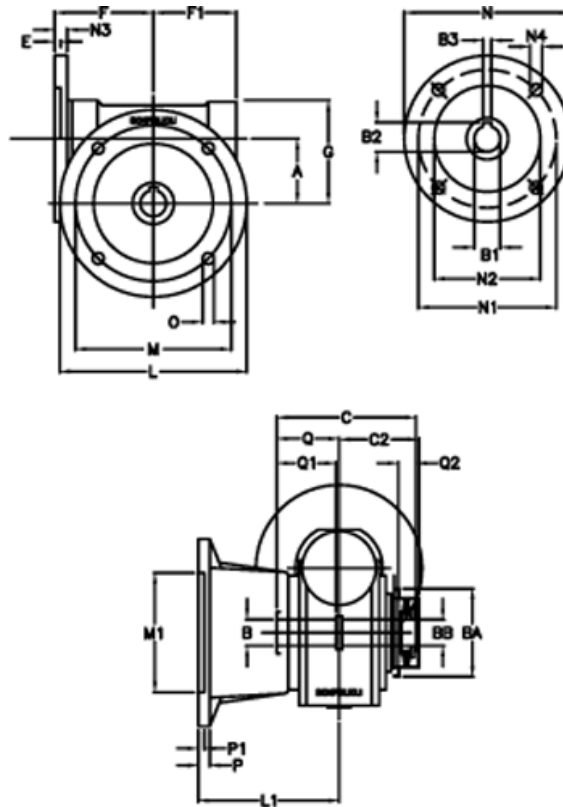

# Data Sheet

Article number: 390204901062716

Description: Worm Gear with Torque Limiter  
VF 49-L1-FA-10 P71B5

## Measures

a = 49.5	C2 = 64	m = 90	P = 12
B = 25	Description = VF 49FA-xx-71B5	M1 = 70	P1 = 10
B1 E7 = 14	E = 3	N = 160	Q = 51.0
B2 = 16.3	F = 70	N1 = 130	Q1 = 41
B3 H9 = 5	F1 = 63	N2 = 110	Q2 = 15
BA = 63	g = 80	N3 = 10.5	
BB H7 = 14	L = 125	N4 = 9.5	
C = 105	L1 = 115	O = 10.5	